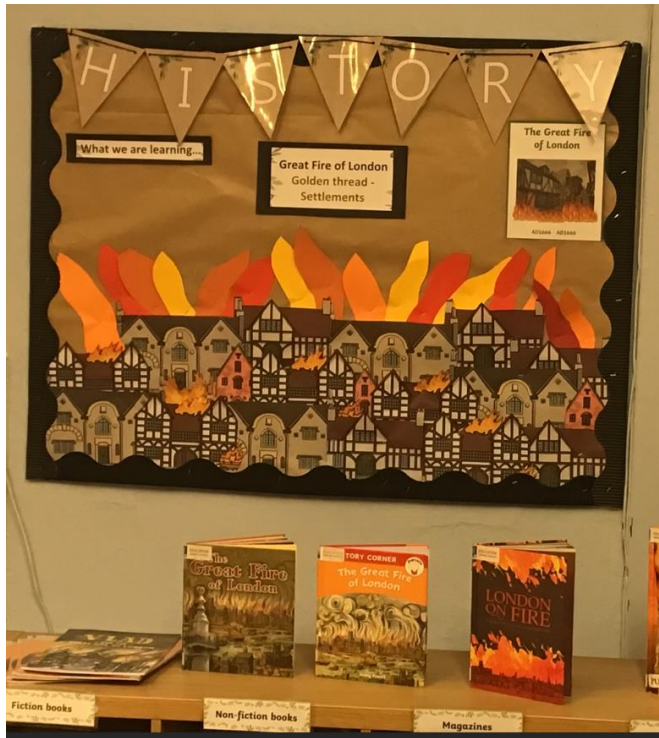

Class 1 welcomed their new teacher, Mrs Kirkpatrick, on Tuesday and they have had a great first week with her. They have welcomed her with open arms and she has worked very hard already to create an engaging, well-resourced and fun classroom space. I am sure you will agree that this picture tells it all!

In class 2 the children have just started their new history topic – The Great Fire of London. On Tuesday they searched for this date and event on a giant timeline. The children in this class have really worked hard to develop their knowledge of chronology and can now find specific dates on a timeline, well done class 2!